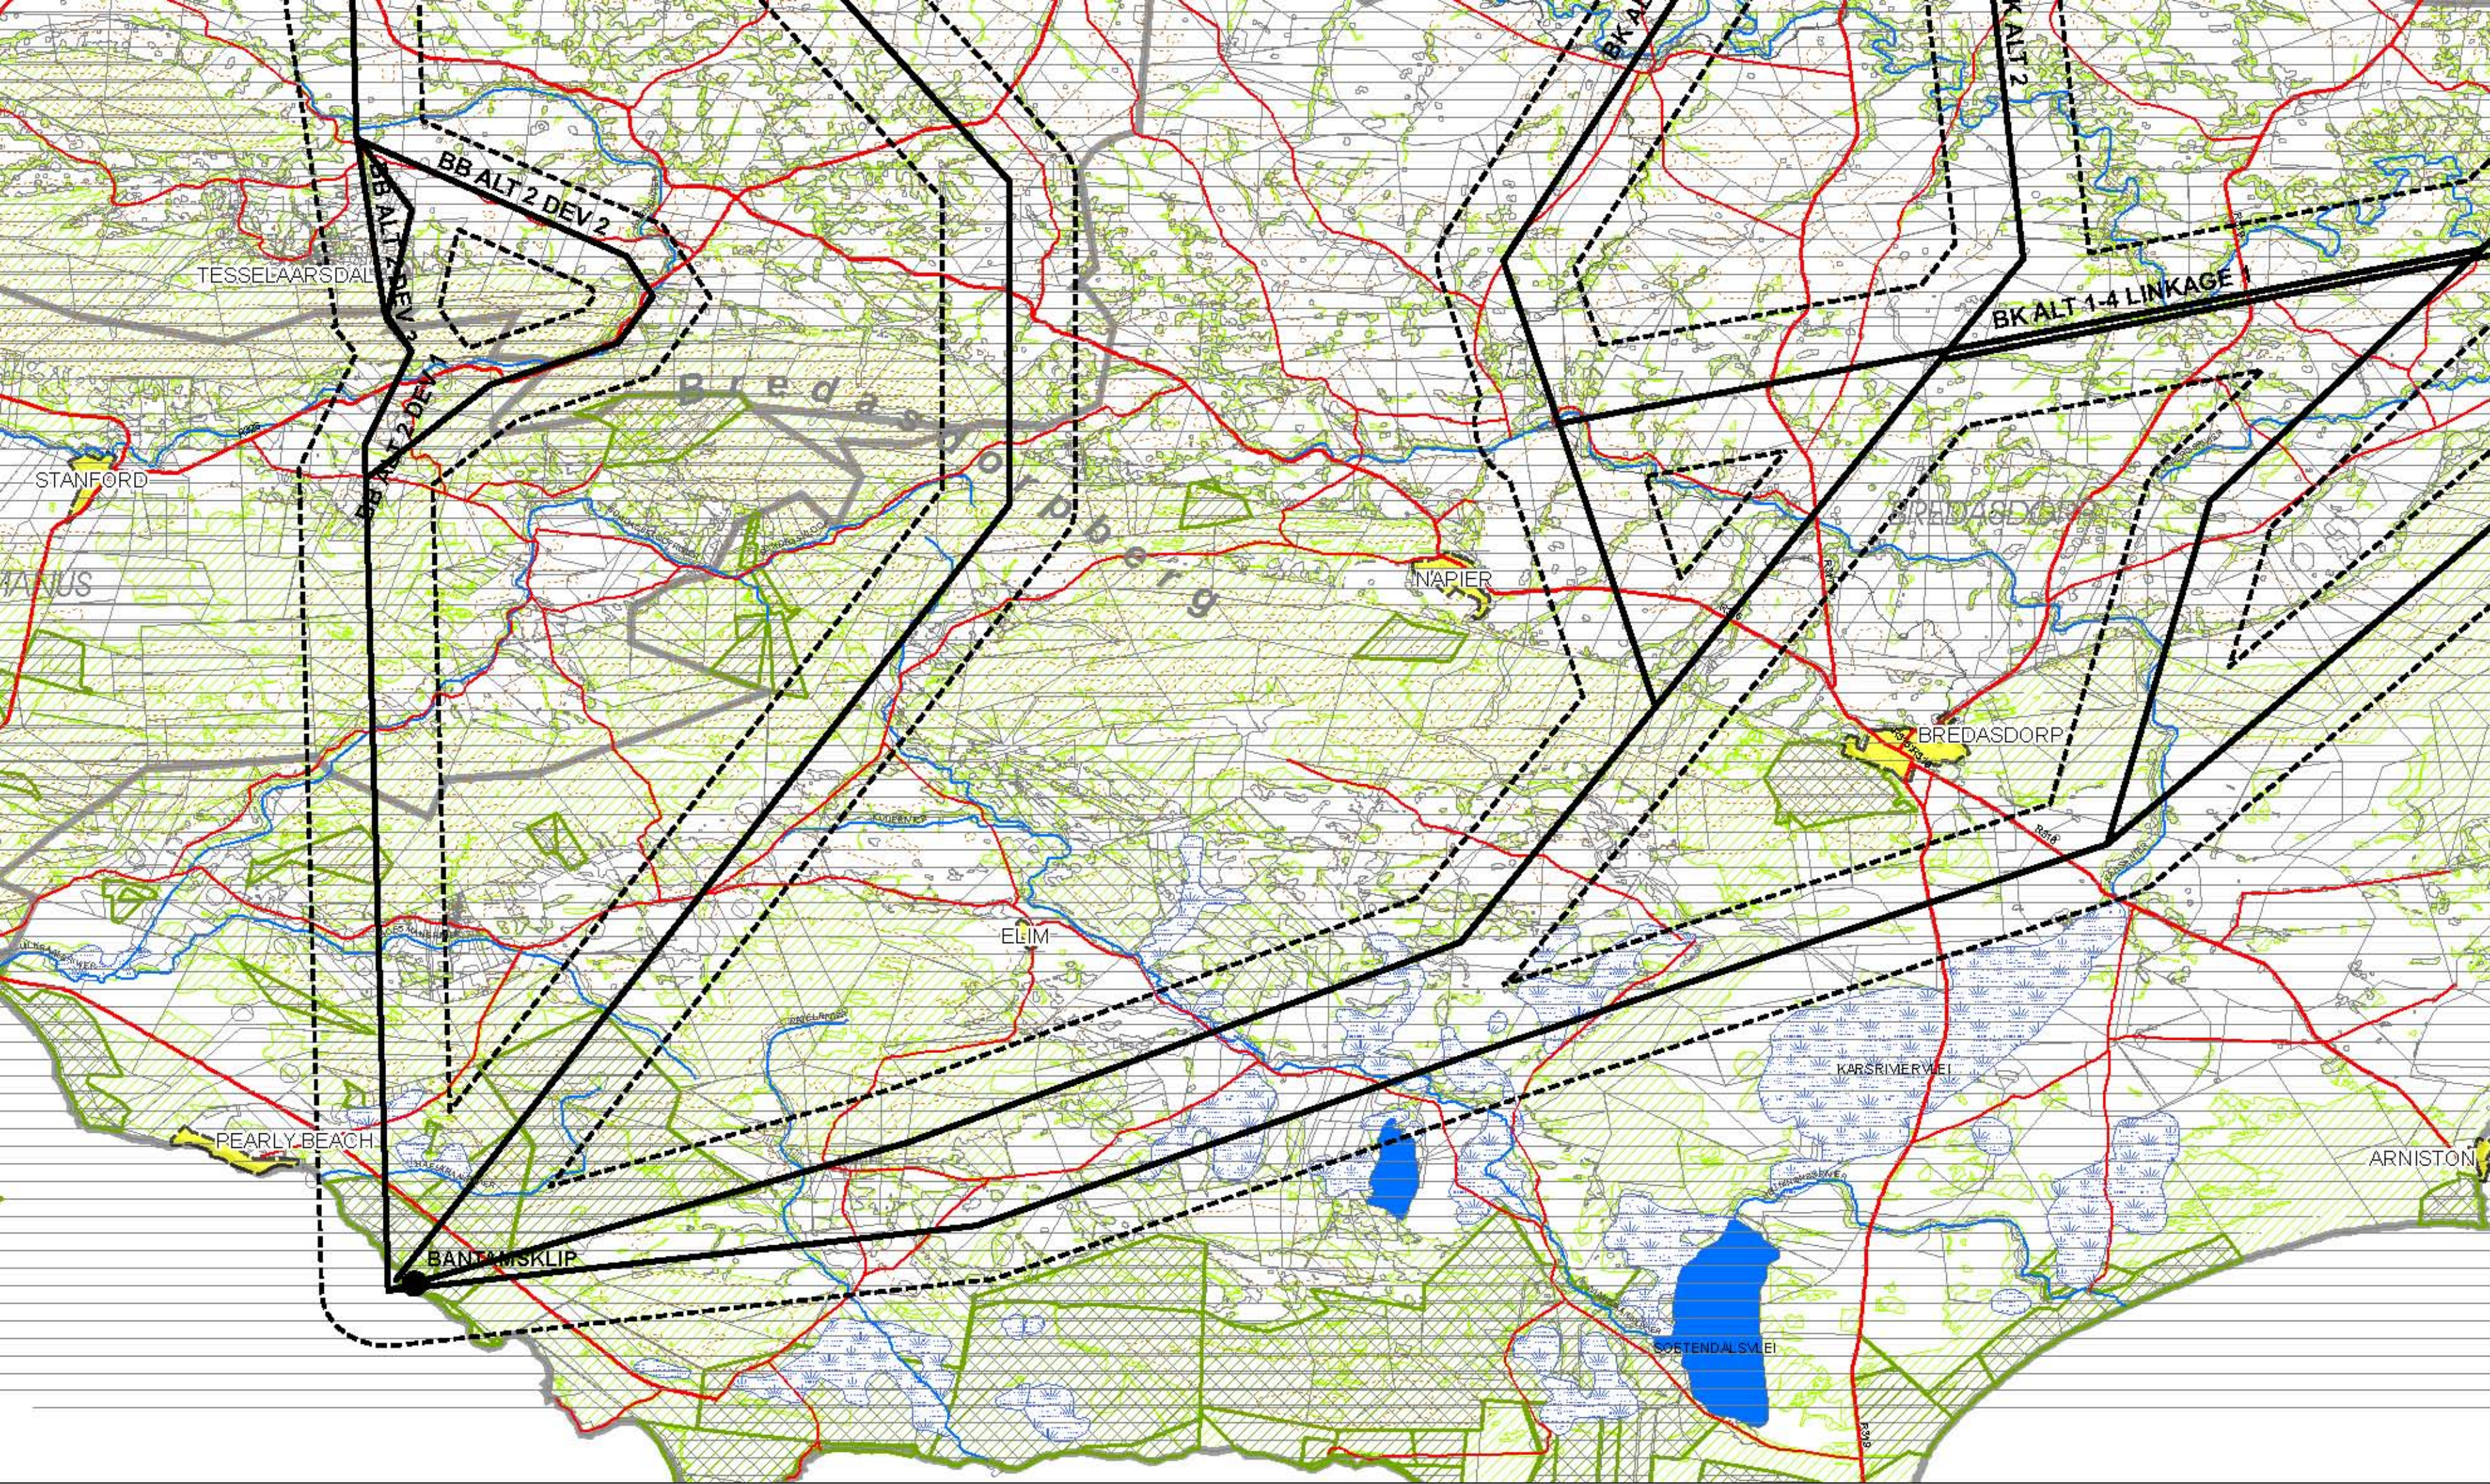

 CONTOURS 100M

 MAIN ROADS

 DISTRICT ROADS

 MAIN RIVERS

 RAILWAY LINES

 ROUTE CORRIDORS

 PROPOSED TX ROUTES

 MAGISTERIAL

 FARM CADASTRAL

 DAMS & LAKES

 MARSH & PANS

 MAJOR TOWNS

TESSELAARSDAL

STANFORD

WALVUS

NAPIER

BREDASDORP

ELIM

PEARLY BEACH

BANTAMSKLIP

SOETENDALSVEI

KARSRIVERVEI

ARNISTON

BB ALT 2 DEV 2

BK ALT 1-4 LINKAGE

BK ALT 2

BK ALT 2

Bredasdorp